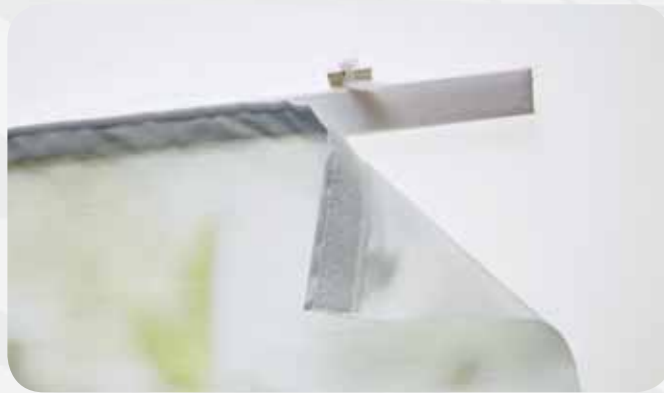

TECHNOLOGY